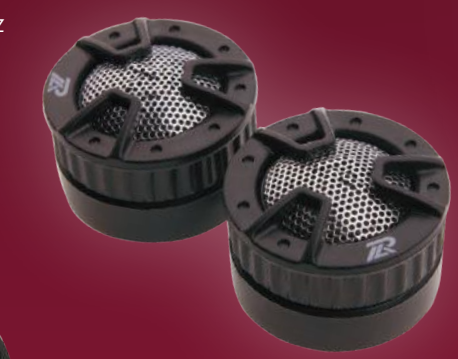

EDGE SPEAKERS

TWEETERS

EF-60C 6.5" COMPONENT SYSTEM

500w Max Power Handling
Improved Efficiency Diaphragm & Magnet Structure
Carbon Fiber Injection Molded Polypropylene Cone
Treated Woven Cloth Surround
1" Voice Coil on Aluminum Former
4-ohm System Impedance
Quick Disconnect Terminals
1" Flush Mount Dome Tweeter
Passive Crossover Included
Speaker Grill Included
Freq-Response: 70-20kHz
Sensitivity: 93dB
Mounting Depth: 2.5"

NB-1 2-WAY MOUNT TWEETER 200 WATTS

Niobium Rare Earth Ferroelectric Transducer Magnet
Polypropylene Diaphragm
100 Watts R.M.S.
Freq. Resp. 5kHz to 25KHz
Imp. 4 Ohm
Surface/Angle Mount
SPL 97 dB
Built in Crossover

NB-2 3-WAY MOUNT TWEETER 200 WATTS

Niobium Rare Earth Ferroelectric Transducer Magnet
Polypropylene Diaphragm
100 Watts R.M.S.
Freq. Resp. 5kHz to 25KHz
Imp. 4 Ohm
Surface/Angle Mount/Flush Mount
SPL 97 dB
Built in Crossover

NB-4 4-WAY MOUNT TWEETER 250 WATTS

Niobium Rare Earth Ferroelectric Transducer Magnet
Swivel/Surface/Angle Mount/Flush Mount
Polypropylene Diaphragm
Built in Crossover
Freq. Resp. 5kHz to 25KHz
Imp. 4 Ohm
SPL 97 dB

Improved Efficiency Diaphragm & Magnet Structure
Carbon Fiber Injection Molded Polypropylene Cone
Treated Woven Cloth Surround
1" Voice Coil on Aluminum Former
4-ohm System Impedance
Quick Disconnect Terminals
2" Balanced Dome Mylar Midrange (EF-694)
1" Balanced Dome Mylar Tweeter
1/2" Dome Super Tweeter (select models)

EDGE SPEAKERS	SIZE & TYPE	MAX POWER	FREQUENCY RESPONSE	EFFICIENCY (1w/1m dB)	MOUNTING DEPTH
EF-60C	6.5" COMPONENT	500w	65-20kHz	92dB	1.75"
EF-694	6"x9" 4-WAY	800w	45-20kHz	93dB	3.25"
EF-573	5" x 7" 3-WAY	500w	65-20kHz	92dB	1.75"
EF-653	6.5" 3-WAY	400w	65-20kHz	92dB	1.75"
EF-52	5.25" 2-WAY	300w	80-20kHz	90dB	2.125"
EF-42	4" 2-WAY	250w	100-20kHz	90dB	1.75"

POWERACOUSTIK.COM

POWERACOUSTIK.COM