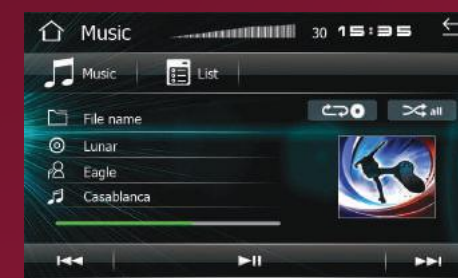

POWERACOUSTIK.COM

POWERACOUSTIK.COM