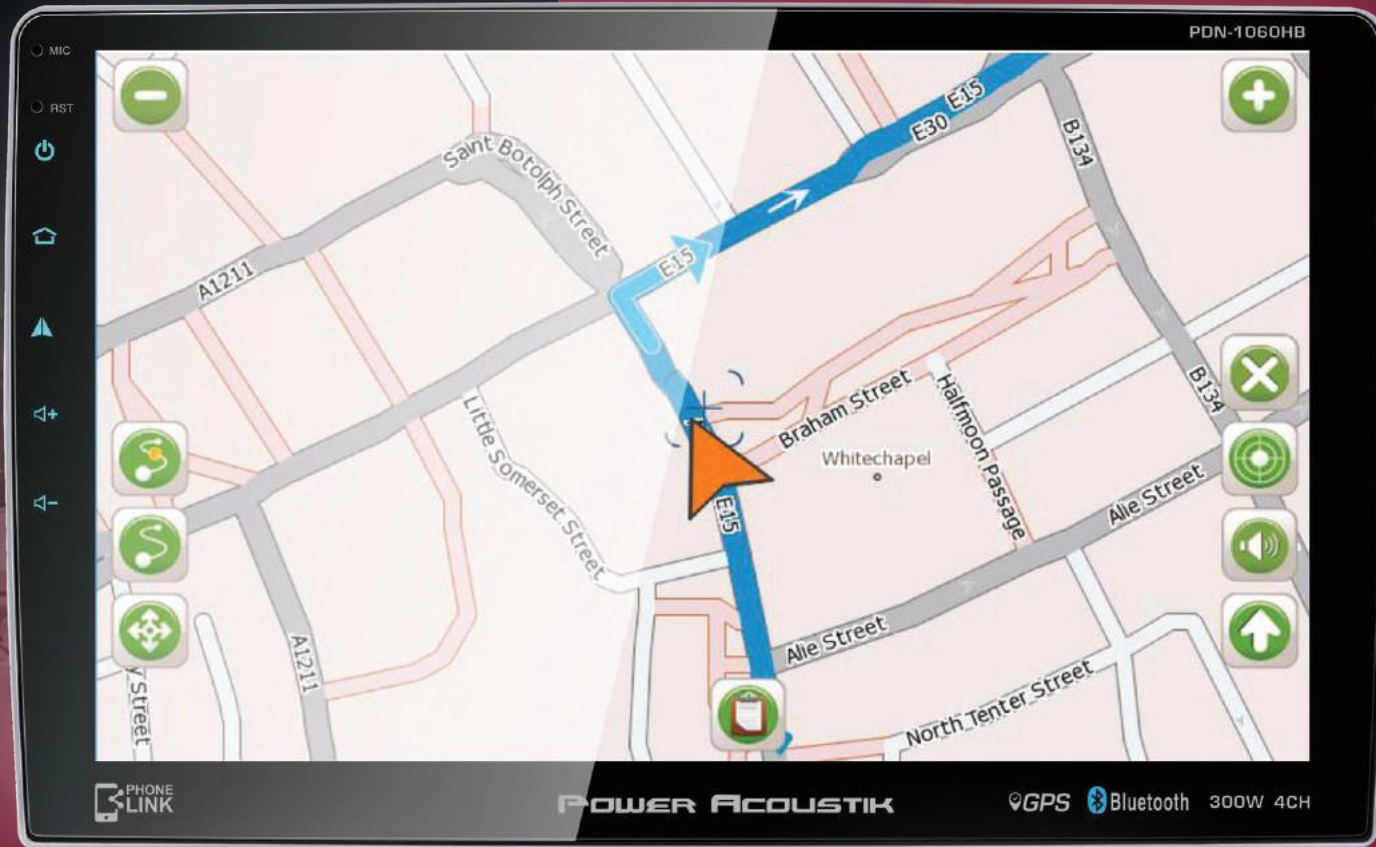

POWERACOUSTIK.COM

POWERACOUSTIK.COM

**PDN-1060HB** - INCLUDES GPS NAVIGATION

**PD-1060HB** - STANDARD FEATURES

ISO 2-DIN MULTIMEDIA CAR STEREO W/ ANDROID PHONELINK, BLUETOOTH 4.0, & SWIVELING 10.6" LCD

NEW FOR 2019

### GPS NAVIGATION (PDN-1060HB ONLY)

Turn-by-Turn GPS Navigation System Built-in  
 Street Maps of all 50 U.S.A. States on Micro SD  
 17 Million Points of Interest Database Included