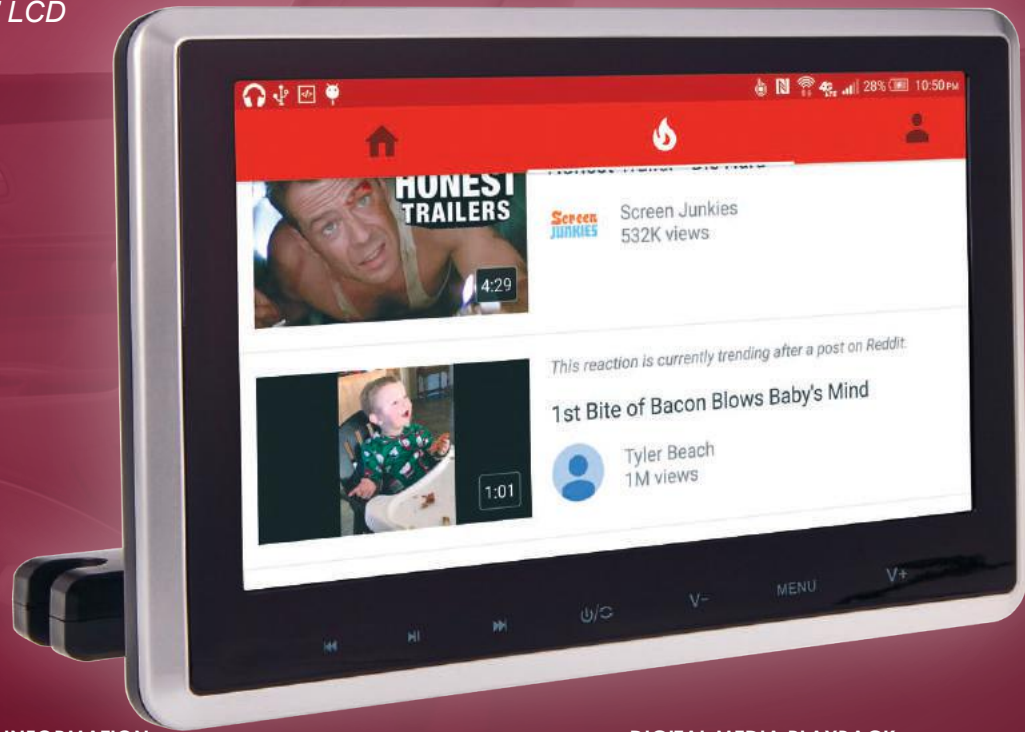

### AUDIO/VIDEO IN'S & OUT'S

Dual Channel Wireless IR Transmitter (use HP-12S)  
 RCA A/V Input for External Source or Master Headrest  
 Composite RCA Video Input for Second Source Playback

## PHD-101

UNIVERSAL HEADREST BRACKET MOUNTED DVD PLAYER W/ MOBILELINK SMARTPHONE MIRRORING, & 10.1" LCD