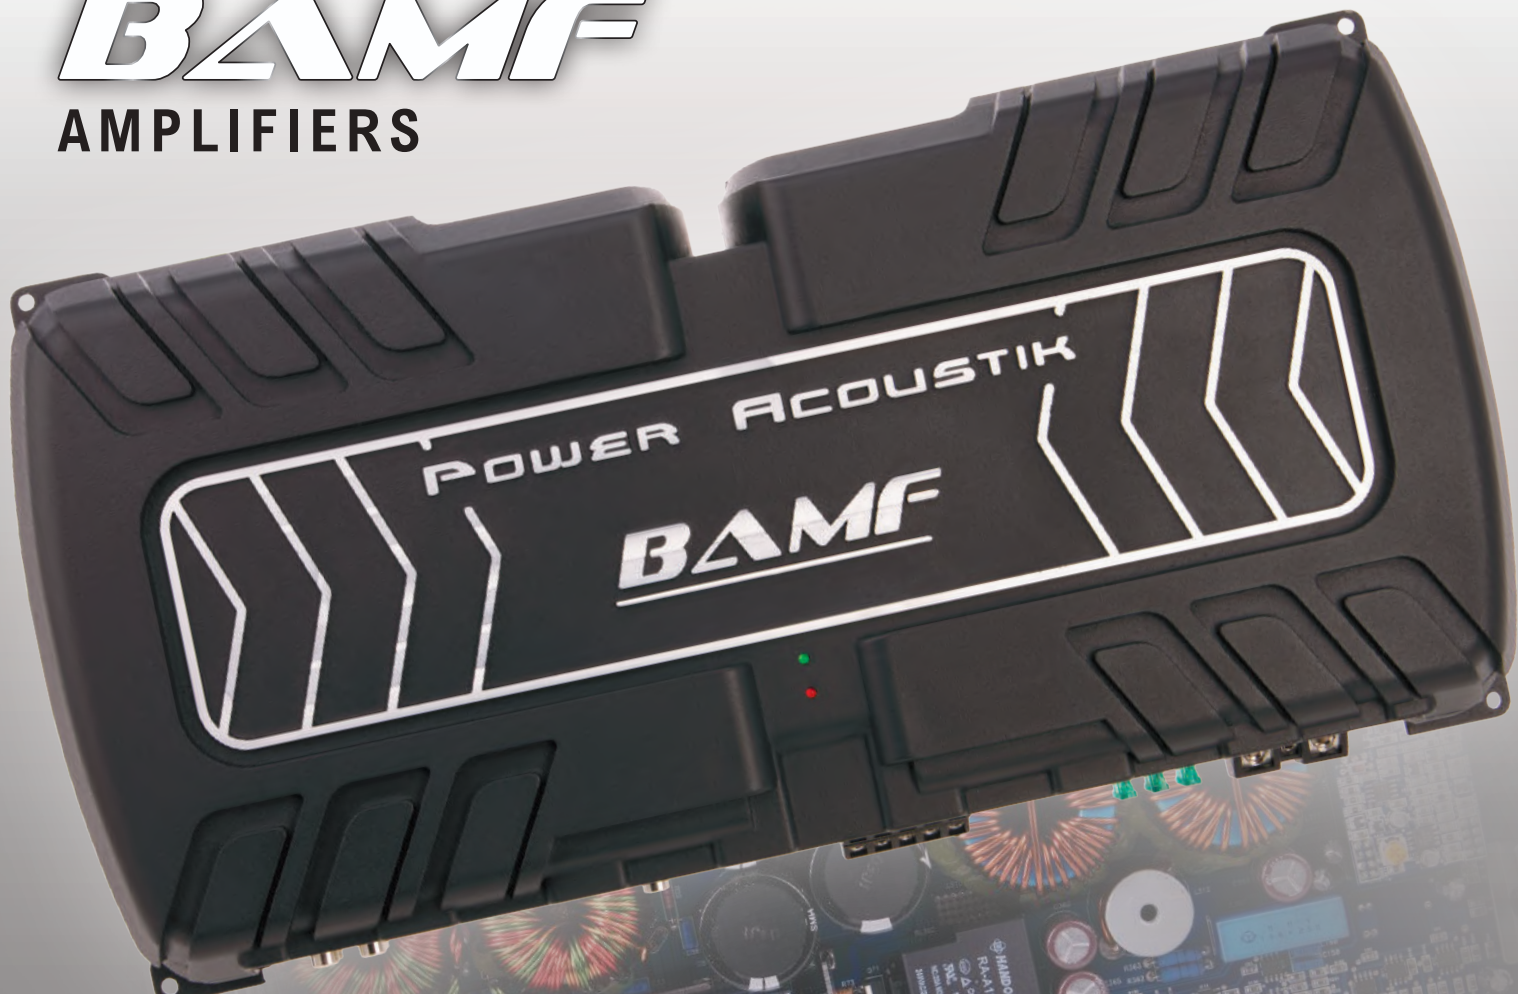

BAMF

AMPLIFIERS