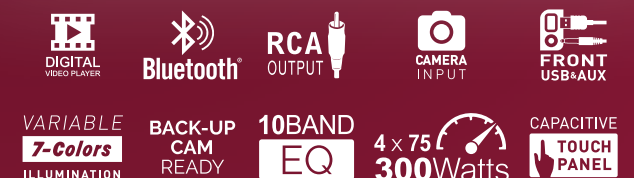

PL-622HB

2-DIN DIGITAL MEDIA RECEIVER W/ USB/SD PLAYBACK, ANDROID PHONELINK, & 6.2" LCD